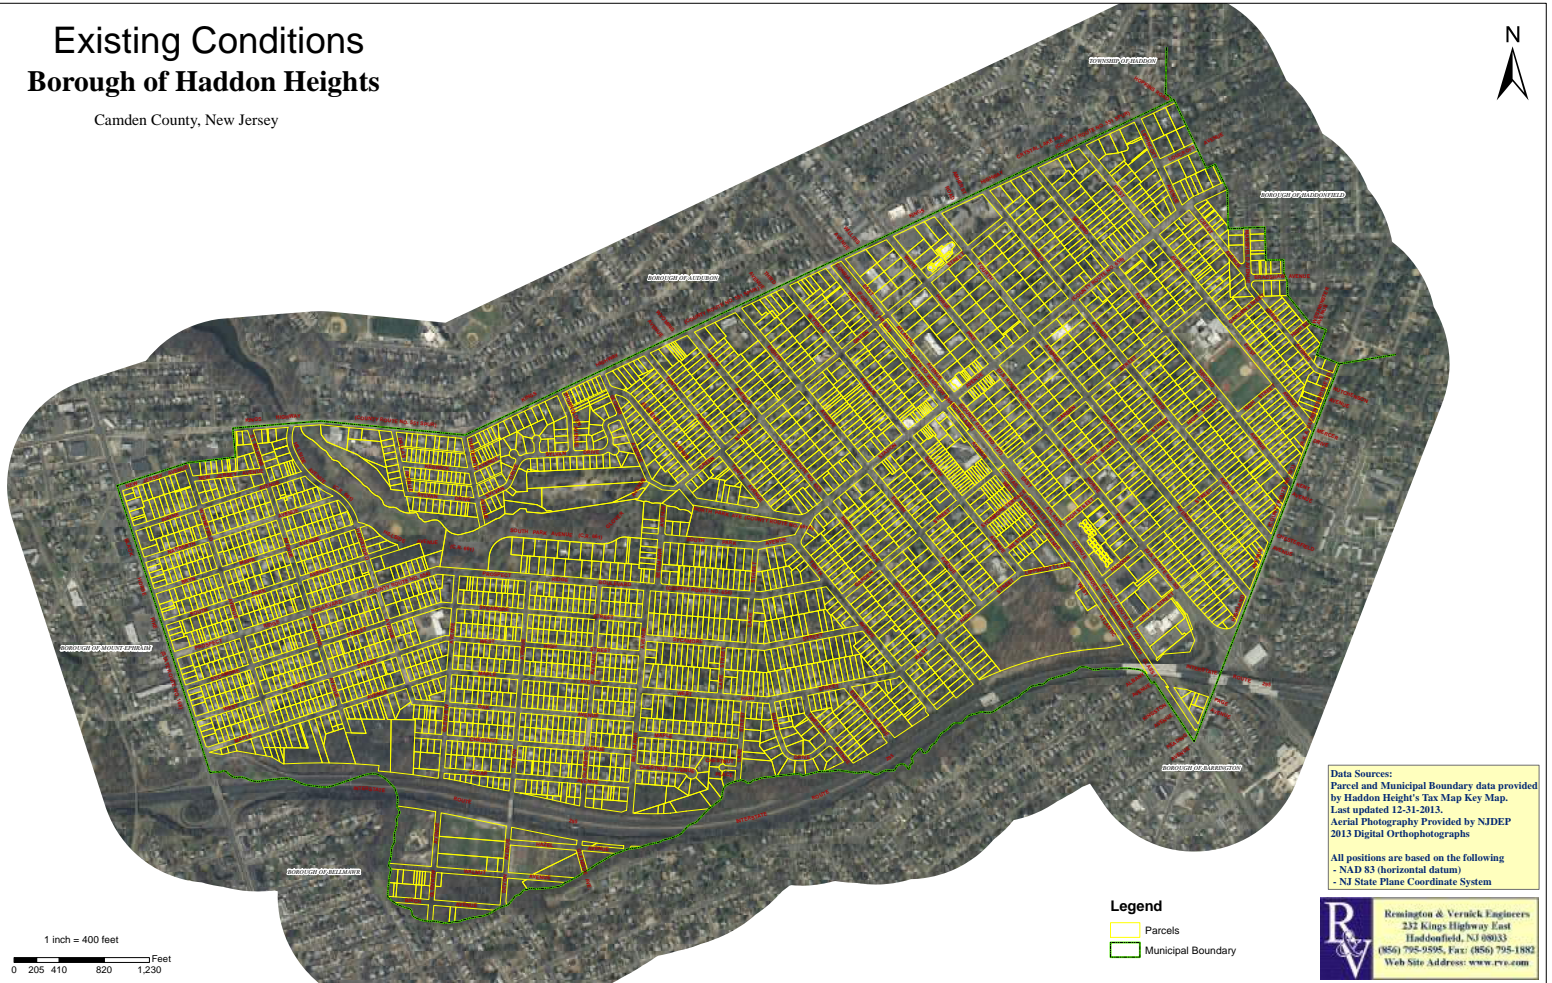

Existing Conditions Borough of Haddon Heights

Camden County, New Jersey

Remington & Verack Engineers
232 Kings Highway East
Haddonfield, NJ 08033
(856) 795-9595, Fax: (856) 795-1882
Web Site Address: www.rve.com